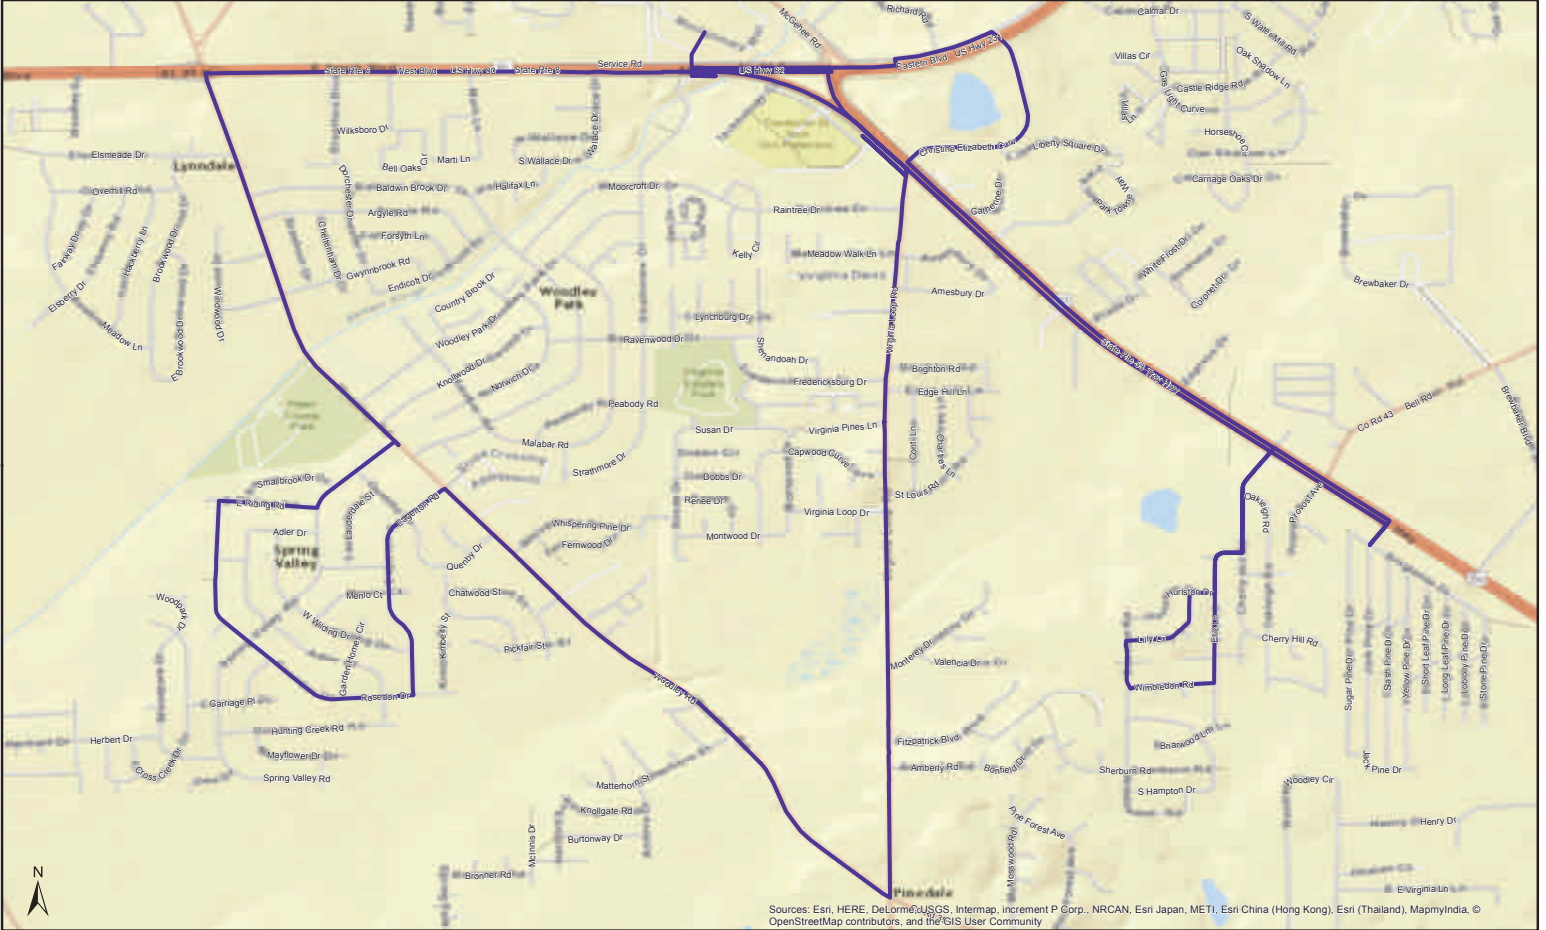

The M Transit Route 9: Virginia Loop

WEEKDAY SCHEDULE

Wal-Mart	Troy Hwy. Cherry Hill Rd.	Evergreen Estates	Woodley Road & Eagerton Road	Woodley Road & South Blvd	Wal-Mart
OUTBOUND			INBOUND		
			5:50 AM	6:00 AM	6:15 AM
6:15 AM	6:25 AM	6:35 AM	6:50 AM	7:00 AM	7:15 AM
7:15 AM	7:25 AM	7:35 AM	7:50 AM	8:00 AM	8:15 AM
8:15 AM	8:25 AM	8:35 AM	8:50 AM	9:00 AM	9:15 AM
9:15 AM	9:25 AM	9:35 AM	9:50 AM	10:00 AM	10:15 AM
10:15 AM	10:25 AM	10:35 AM	10:50 AM	11:00 AM	11:15 AM
11:15 AM	11:25 AM	11:35 AM	11:50 AM	12:00 PM	12:15 PM
12:15 PM	12:25 PM	12:35 PM	12:50 PM	1:00 PM	1:15 PM
1:15 PM	1:25 PM	1:35 PM	1:50 PM	2:00 PM	2:15 PM
2:15 PM	2:25 PM	2:35 PM	2:50 PM	3:00 PM	3:15 PM
3:15 PM	3:25 PM	3:35 PM	3:50 PM	4:00 PM	4:15 PM
4:15 PM	4:25 PM	4:35 PM	4:50 PM	5:00 PM	5:15 PM
5:15 PM	5:25 PM	5:35 PM	5:50 PM	6:00 PM	6:15 PM
6:15 PM	6:25 PM	6:35 PM	6:50 PM	7:00 PM	7:15 PM
7:15 PM	7:25 PM	7:35 PM	7:50 PM	8:00 PM	8:15 PM
8:15 PM	8:25 PM	8:35 PM	8:50 PM	9:00 PM	9:15 PM
9:15 PM		To Garage			

SATURDAY SCHEDULE

Wal-Mart	Troy Hwy. Cherry Hill Rd.	Evergreen Estates	Woodley Road & Eagerton Road	Woodley Road & South Blvd	Wal-Mart
OUTBOUND			INBOUND		
7:15 AM	7:25 AM	7:35 AM	7:50 AM	8:00 AM	8:15 AM
8:15 AM	8:25 AM	8:35 AM	8:50 AM	9:00 AM	9:15 AM
9:15 AM	9:25 AM	9:35 AM	9:50 AM	10:00 AM	10:15 AM
10:15 AM	10:25 AM	10:35 AM	10:50 AM	11:00 AM	11:15 AM
11:15 AM	11:25 AM	11:35 AM	11:50 AM	12:00 PM	12:15 PM
12:15 PM	12:25 PM	12:35 PM	12:50 PM	1:00 PM	1:15 PM
1:15 PM	1:25 PM	1:35 PM	1:50 PM	2:00 PM	2:15 PM
2:15 PM	2:25 PM	2:35 PM	2:50 PM	3:00 PM	3:15 PM
3:15 PM	3:25 PM	3:35 PM	3:50 PM	4:00 PM	4:15 PM
4:15 PM	4:25 PM	4:35 PM	4:50 PM	5:00 PM	5:15 PM
5:15 PM	5:25 PM	5:35 PM	5:50 PM	6:00 PM	6:15 PM
6:15 PM	6:25 PM	6:35 PM	6:50 PM	7:00 PM	To Garage