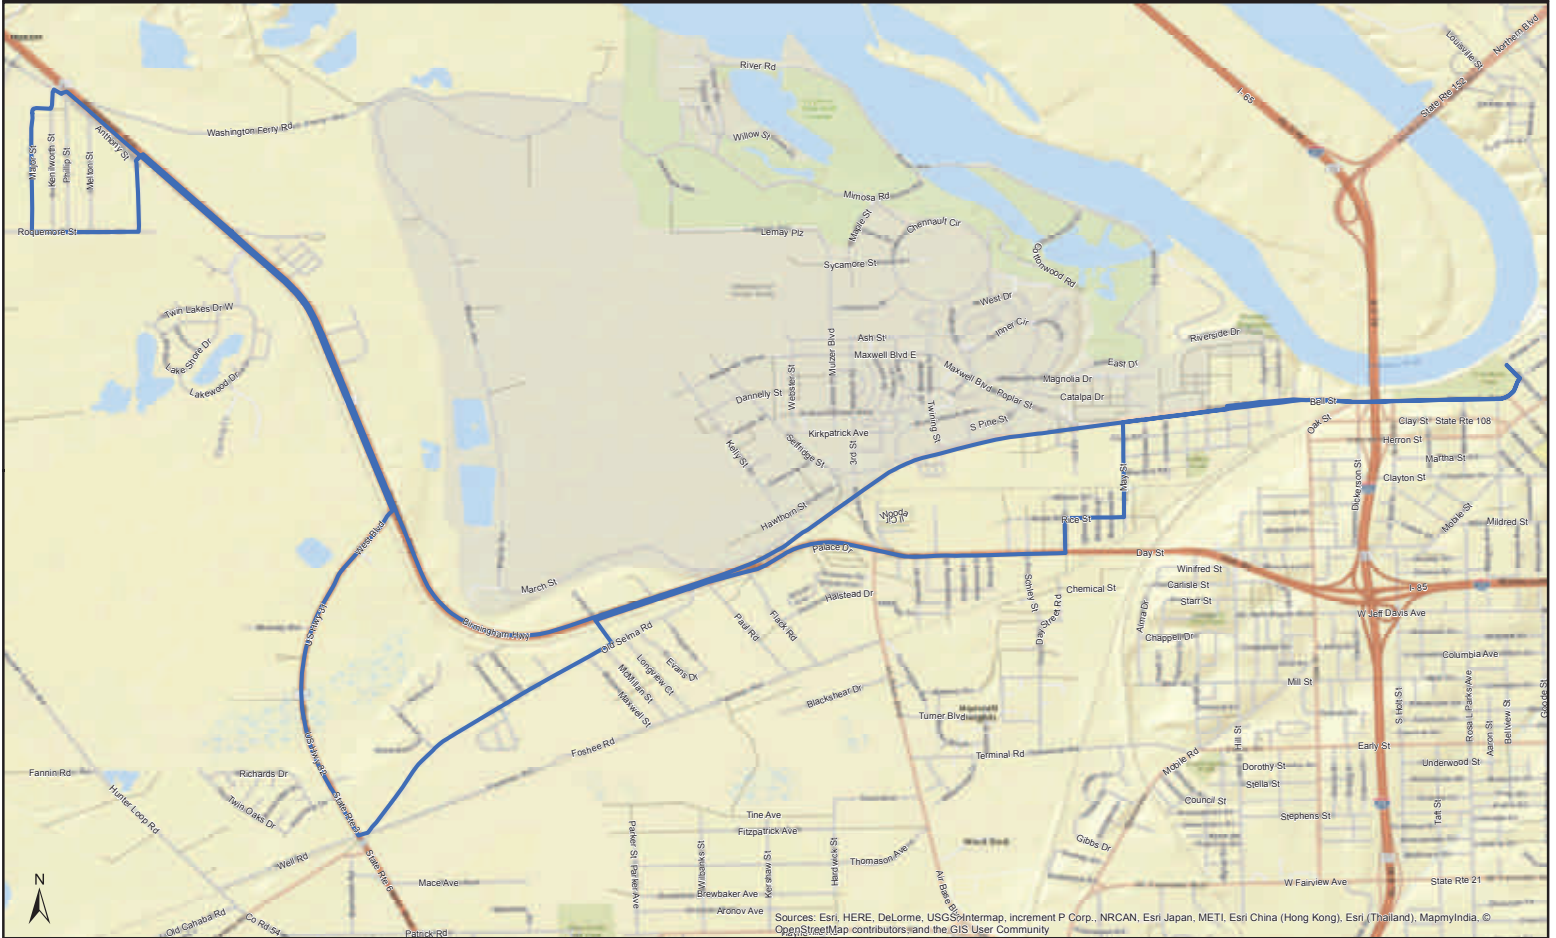

The M Transit Route 7: Maxwell AFB

WEEKDAY SCHEDULE

Intermodal Center	Maxwell Blvd & Eugene St.	Hunter Station	Old Selma Rd. & Trinity Rd.	Day St. & Schlee St	Maxwell Blvd & Eugene St.	Intermodal Center
OUTBOUND				INBOUND		
5:30 AM	5:35 AM	5:45 AM	6:05 AM	6:15 AM	6:20 AM	6:30 AM
6:30 AM	6:35 AM	6:45 AM	7:05 AM	7:15 AM	7:20 AM	7:30 AM
7:30 AM	7:35 AM	7:45 AM	8:05 AM	8:15 AM	8:20 AM	8:30 AM
8:30 AM	8:35 AM	8:45 AM	9:05 AM	9:15 AM	9:20 AM	9:30 AM
9:30 AM	9:35 AM	9:45 AM	10:05 AM	10:15 AM	10:20 AM	10:30 AM
10:30 AM	10:35 AM	10:45 AM	11:05 AM	11:15 AM	11:20 AM	11:30 AM
11:30 AM	11:35 AM	11:45 AM	12:05 PM	12:15 PM	12:20 PM	12:30 PM
12:30 PM	12:35 PM	12:45 PM	1:05 PM	1:15 PM	1:20 PM	1:30 PM
1:30 PM	1:35 PM	1:45 PM	2:05 PM	2:15 PM	2:20 PM	2:30 PM
2:30 PM	2:35 PM	2:45 PM	3:05 PM	3:15 PM	3:20 PM	3:30 PM
3:30 PM	3:35 PM	3:45 PM	4:05 PM	4:15 PM	4:20 PM	4:30 PM
4:30 PM	4:35 PM	4:45 PM	5:05 PM	5:15 PM	5:20 PM	5:30 PM
5:30 PM	5:35 PM	5:45 PM	6:05 PM	6:15 PM	6:20 PM	6:30 PM
6:30 PM	6:35 PM	6:45 PM	7:05 PM	7:15 PM	7:20 PM	7:30 PM
7:30 PM	7:35 PM	7:45 PM	8:05 PM	8:15 PM	8:20 PM	8:30 PM
8:30 PM	8:35 PM	8:45 PM	9:05 PM	9:15 PM	9:20 PM	9:30 PM
9:30 PM		To Garage				

SATURDAY SCHEDULE

Intermodal Center	Maxwell Blvd & Eugene St.	Hunter Station	Old Selma Rd. & Trinity Rd.	Day St. & Schlee St	Maxwell Blvd & Eugene St.	Intermodal Center
OUTBOUND				INBOUND		
8:30 AM	8:35 AM	8:45 AM	9:05 AM	9:15 AM	9:20 AM	9:30 AM
10:30 AM	10:35 AM	10:45 AM	11:05 AM	11:15 AM	11:20 AM	11:30 AM
12:30 PM	12:35 PM	12:45 PM	1:05 PM	1:15 PM	1:20 PM	1:30 PM
2:30 PM	2:35 PM	2:45 PM	3:05 PM	3:15 PM	3:20 PM	3:30 PM