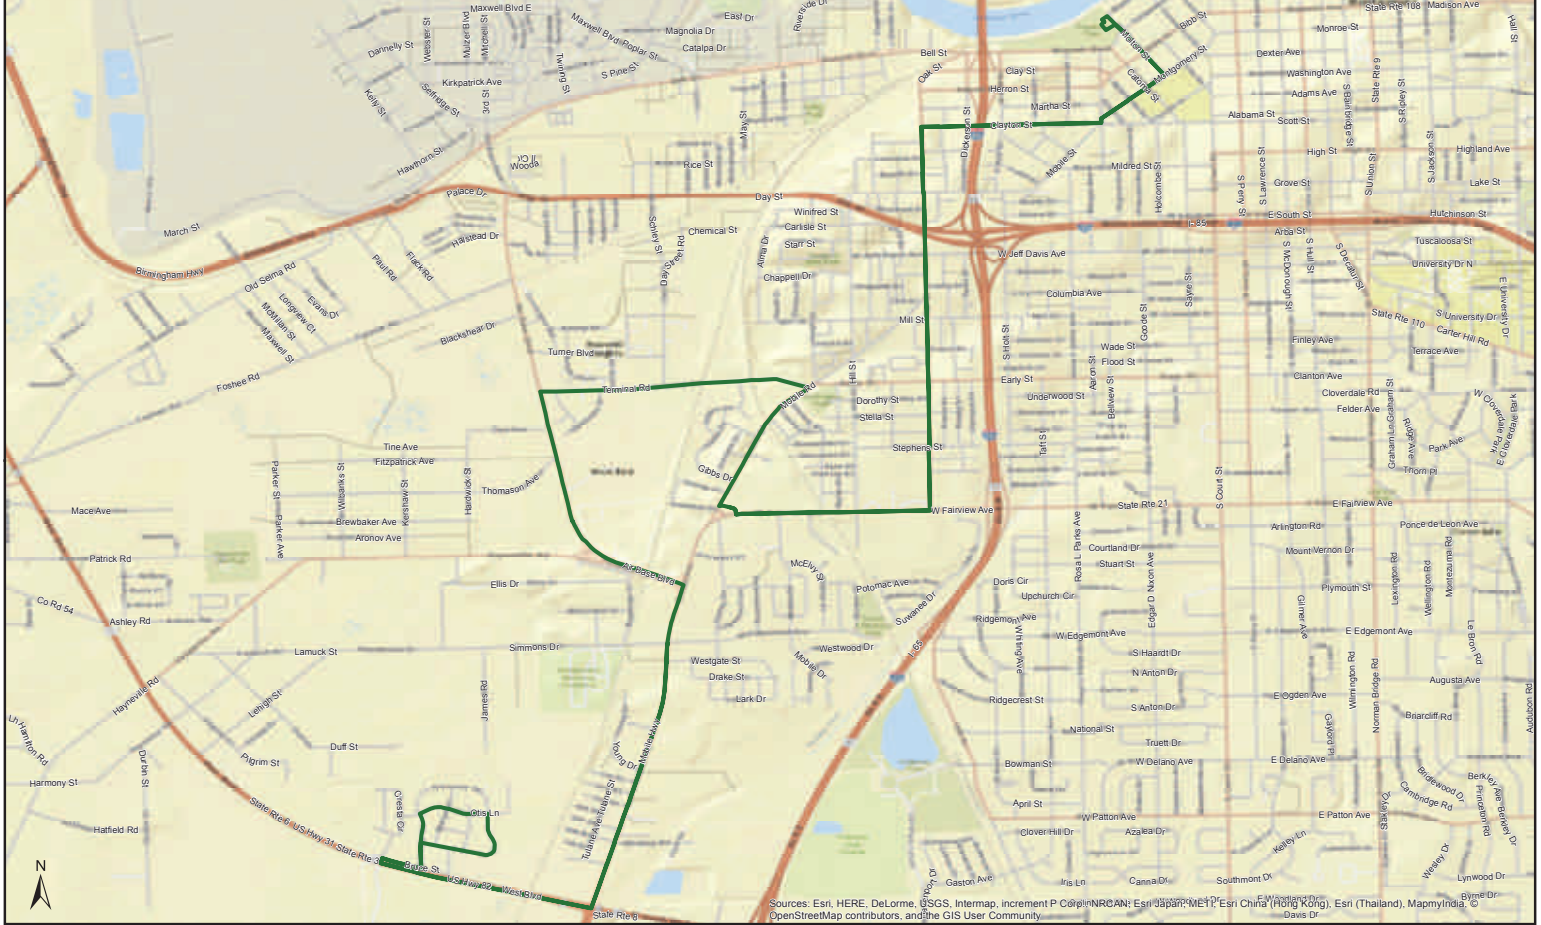

The M Transit Route 12: Smiley Court/Gibbs Village

WEEKDAY SCHEDULE

Intermodal Center	Oak St & Jeff Davis Ave.	W.Fairview Ave. Transfer Center	Air Base Blvd. & Terminal Rd.	Smiley Court	Air Base Blvd. & Terminal Rd.	W.Fairview Ave. Transfer Center	Oak St & Jeff Davis Ave.	Intermodal Center
OUTBOUND					INBOUND			
5:30 AM	5:40 AM	5:45 AM	5:50 AM	6:00 AM	6:10 AM	6:15 AM	6:20 AM	6:30 AM
6:00 AM**	6:10 AM	6:15 AM	6:20 AM	6:30 AM	6:40 AM	6:45 AM	6:50 AM	7:00 AM
6:30 AM	6:40 AM	6:45 AM	6:50 AM	7:00 AM	7:10 AM	7:15 AM	7:20 AM	7:30 AM
7:00 AM**	7:10 AM	7:15 AM	7:20 AM	7:30 AM	7:40 AM	7:45 AM	7:50 AM	8:00 AM
7:30 AM	7:40 AM	7:45 AM	7:50 AM	8:00 AM	8:10 AM	8:15 AM	8:20 AM	8:30 AM
8:00 AM**	8:10 AM	8:15 AM	8:20 AM	8:30 AM	8:40 AM	8:45 AM	8:50 AM	9:00 AM
8:30 AM	8:40 AM	8:45 AM	8:50 AM	9:00 AM	9:10 AM	9:15 AM	9:20 AM	9:30 AM
9:00 AM**	9:10 AM	9:15 AM	9:20 AM	9:30 AM	9:40 AM	9:45 AM	To Garage	
9:30 AM	9:40 AM	9:45 AM	9:50 AM	10:00 AM	10:10 AM	10:15 AM	10:20 AM	10:30 AM
10:30 AM	10:40 AM	10:45 AM	10:50 AM	11:00 AM	11:10 AM	11:15 AM	11:20 AM	11:30 AM
11:30 AM	11:40 AM	11:45 AM	11:50 AM	12:00 PM	12:10 PM	12:15 PM	12:20 PM	12:30 PM
12:30 PM	12:40 PM	12:45 PM	12:50 PM	1:00 PM	1:10 PM	1:15 PM	1:20 PM	1:30 PM
1:30 PM	1:40 PM	1:45 PM	1:50 PM	2:00 PM	2:10 PM	2:15 PM	2:20 PM	2:30 PM
2:30 PM	2:40 PM	2:45 PM	2:50 PM	3:00 PM	3:10 PM	3:15 PM	3:20 PM	3:30 PM
3:00 PM**	3:10 PM	3:15 PM	3:20 PM	3:30 PM	3:40 PM	3:45 PM	3:50 PM	4:00 PM
3:30 PM	3:40 PM	3:45 PM	3:50 PM	4:00 PM	4:10 PM	4:15 PM	4:20 PM	4:30 PM
4:00 PM**	4:10 PM	4:15 PM	4:20 PM	4:30 PM	4:40 PM	4:45 PM	4:50 PM	5:00 PM
4:30 PM	4:40 PM	4:45 PM	4:50 PM	5:00 PM	5:10 PM	5:15 PM	5:20 PM	5:30 PM
5:00 PM**	5:10 PM	5:15 PM	5:20 PM	5:30 PM	5:40 PM	5:45 PM	5:50 PM	6:00 PM
5:30 PM	5:40 PM	5:45 PM	5:50 PM	6:00 PM	6:10 PM	6:15 PM	6:20 PM	6:30 PM
6:00 PM**	6:10 PM	6:15 PM	6:20 PM	6:30 PM	6:40 PM	6:45 PM	To Garage	
6:30 PM	6:40 PM	6:45 PM	6:50 PM	7:00 PM	7:10 PM	7:15 PM	7:20 PM	7:30 PM
7:30 PM	7:40 PM	7:45 PM	7:50 PM	8:00 PM	8:10 PM	8:15 PM	8:20 PM	8:30 PM
8:30 PM	8:40 PM	8:45 PM	8:50 PM	9:00 PM	9:10 PM	9:15 PM	To Garage	

**These Trips Will Not Run On Selected Holidays

SATURDAY SCHEDULE

Intermodal Center	Oak St & Jeff Davis Ave.	W.Fairview Ave. Transfer Center	Air Base Blvd. & Terminal Rd.	Smiley Court	Air Base Blvd. & Terminal Rd.	W.Fairview Ave. Transfer Center	Oak St & Jeff Davis Ave.	Intermodal Center
OUTBOUND					INBOUND			
7:30 AM	7:40 AM	7:45 AM	7:50 AM	8:00 AM	8:10 AM	8:15 AM	8:20 AM	8:30 AM
8:30 AM	8:40 AM	8:45 AM	8:50 AM	9:00 AM	9:10 AM	9:15 AM	9:20 AM	9:30 AM
9:30 AM	9:40 AM	9:45 AM	9:50 AM	10:00 AM	10:10 AM	10:15 AM	10:20 AM	10:30 AM
10:30 AM	10:40 AM	10:45 AM	10:50 AM	11:00 AM	11:10 AM	11:15 AM	11:20 AM	11:30 AM
11:30 AM	11:40 AM	11:45 AM	11:50 AM	12:00 PM	12:10 PM	12:15 PM	12:20 PM	12:30 PM
12:30 PM	12:40 PM	12:45 PM	12:50 PM	1:00 PM	1:10 PM	1:15 PM	1:20 PM	1:30 PM
1:30 PM	1:40 PM	1:45 PM	1:50 PM	2:00 PM	2:10 PM	2:15 PM	2:20 PM	2:30 PM
2:30 PM	2:40 PM	2:45 PM	2:50 PM	3:00 PM	3:10 PM	3:15 PM	3:20 PM	3:30 PM
3:30 PM	3:40 PM	3:45 PM	3:50 PM	4:00 PM	4:10 PM	4:15 PM	4:20 PM	4:30 PM
5:30 PM	5:40 PM	5:45 PM	5:50 PM	6:00 PM	6:10 PM	6:15 PM	6:20 PM	6:30 PM
6:30 PM	To Garage