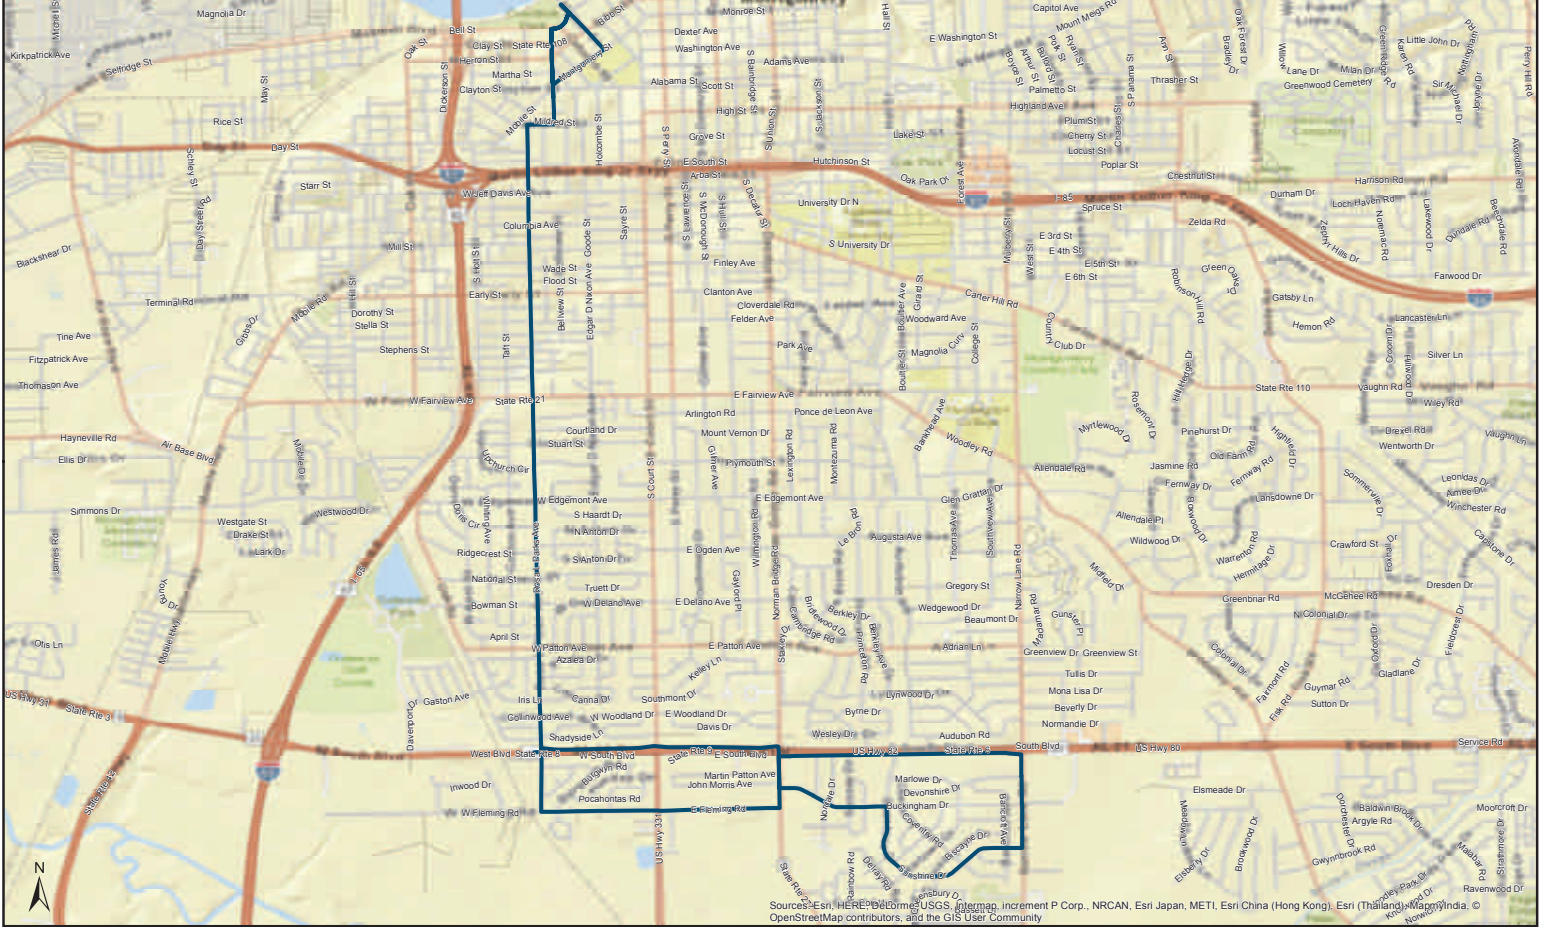

The M Transit Route 11: Rosa Parks/South Blvd

WEEKDAY SCHEDULE

Intermodal Center	Rosa Parks Ave. & Fairview Ave.	Rosa Parks Ave. & South Blvd.	Narrow Lane Rd. & Sunshine Dr.	Rosa Parks Ave. & South Blvd.	Rosa Parks Ave. & Fairview Ave.	Intermodal Center
OUTBOUND				INBOUND		
			5:00 AM	5:15 AM	5:20 AM	5:30 AM
5:30 AM	5:40 AM	5:45 AM	6:00 AM	6:15 AM	6:20 AM	6:30 AM
6:30 AM	6:40 AM	6:55 AM	7:00 AM	7:15 AM	7:20 AM	7:30 AM
7:30 AM	7:40 AM	7:55 AM	8:00 AM	8:15 AM	8:20 AM	8:30 AM
8:30 AM	8:40 AM	8:55 AM	9:00 AM	9:15 AM	9:20 AM	9:30 AM
9:30 AM	9:40 AM	9:55 AM	10:00 AM	10:15 AM	10:20 AM	10:30 AM
10:30 AM	10:40 AM	10:55 AM	11:00 AM	11:15 AM	11:20 AM	11:30 AM
11:30 AM	11:40 AM	11:55 AM	12:00 PM	12:15 PM	12:20 PM	12:30 PM
12:30 PM	12:40 PM	12:55 PM	1:00 PM	1:15 AM	1:20 PM	1:30 PM
1:30 PM	1:40 PM	1:55 PM	2:00 PM	2:15 PM	2:20 PM	2:30 PM
2:30 PM	2:40 PM	2:55 PM	3:00 PM	3:15 PM	3:20 PM	3:30 PM
3:30 PM	3:40 PM	3:55 PM	4:00 PM	4:15 PM	4:20 PM	4:30 PM
4:30 PM	4:40 PM	4:55 PM	5:00 PM	5:15 PM	5:20 PM	5:30 PM
5:30 PM	5:40 PM	5:55 PM	6:00 PM	6:15 PM	6:20 PM	6:30 PM
6:30 PM	6:40 PM	6:55 PM	7:00 PM	7:15 PM	7:20 PM	7:30 PM
7:30 PM	7:40 PM	7:55 PM	8:00 PM	8:15 PM	8:20 PM	8:30 PM
8:30 PM	8:40 PM	8:55 PM	9:00 PM	9:15 PM	9:20 PM	9:30 PM
9:30 PM	To Garage					

SATURDAY SCHEDULE

Intermodal Center	Rosa Parks Ave. & Fairview Ave.	Rosa Parks Ave. & South Blvd.	Narrow Lane Rd. & Sunshine Dr.	Rosa Parks Ave. & South Blvd.	Rosa Parks Ave. & Fairview Ave.	Intermodal Center
OUTBOUND				INBOUND		
7:30 AM	7:40 AM	7:55 AM	8:00 AM	8:15 AM	8:20 AM	8:30 AM
9:30 AM	9:40 AM	9:55 AM	10:00 AM	10:15 AM	10:20 AM	10:30 AM
11:30 AM	11:40 AM	11:55 AM	12:00 PM	12:15 PM	12:20 PM	12:30 PM
1:30 PM	1:40 PM	1:55 PM	2:00 PM	2:15 PM	2:20 PM	2:30 PM
3:30 PM	3:40 PM	3:55 PM	4:00 PM	4:15 PM	4:20 PM	4:30 PM
5:30 PM	5:40 PM	5:55 PM	6:00 PM	6:15 PM	6:20 PM	6:30 PM
6:30 PM	To Garage					